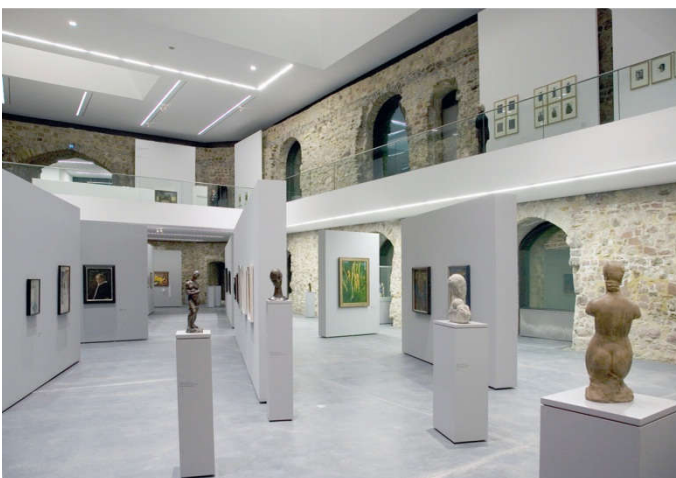

**Suspended exhibition walls**

Zentrum Paul Klee / Bern - Switzerland / "Paul Klee" / Photo: Dominique Uldry

**Adaptable exhibition walls with doorway**

K20 Kunstsammlung Nordrhein-Westfalen / Düsseldorf - Germany /  
"Joseph Beuys. Parallel processes" / Architecture: Kühn Malvezzi  
Architekten / Photo: Achim Kukulies

**Free-standing exhibition walls**

The Art Institute of Chicago / Chicago - USA / Modern Wing /  
Concept: Renzo Piano Building Workshop / Photo: Dave Jordano

**Free-standing, rollable walls**

Stiftung Moritzburg - Kunstmuseum des Landes Sachsen-Anhalt /  
Halle - Germany / "Opening exhibit"